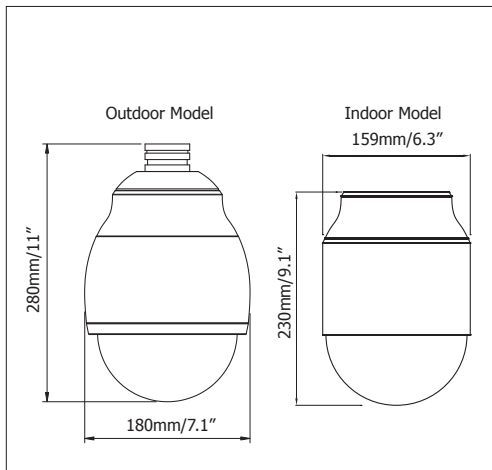

Dimensions

Specifications

Model Name	EPN42' 0 (Outdoor)	EPN42' 0i (Indoor)	EPN4122 (Outdoor)	EPN4122i (Indoor)
Pickup Device	1/3" Sony CMOS		1/3" panasonic CMOS	
Megapixel	2 M		1.3 M	
Scanning System	NTSC/PAL		NTSC/PAL	
Min. Illumination	color: 0.3 Lux @ F1.6 B/W:0.1 Lux @ F1.6		color: 0.3 Lux @ F1.6 B/W:0.1 Lux @ F1.6	
S/N Ratio (AGC OFF)	> 50 dB		> 50 dB	
Electronic Shutter	1/2 ~ 1/10,000 sec		1/2 ~ 1/10,000 sec	
Optical Zoom	' 0x		22x	
Memory Card	Micro SD / SDHC		Micro SD / SDHC	
Picture Compression	H.264 / M-JPEG			
Picture Resolution	1920 x 1080, 1280 x 720, 1024 x 768, 720 x 576, 720 x 480, 704 x 576, 704 x 480, 640 x 480, 352 x 288, 352 x 240, 320 x 240		1280 x 960, 1280 x 720, 1024 x 768, 720 x 480, 704 x 480, 640 x 480, 352 x 240, 320 x 240	
Streaming Frame Rate	1 ~ 30fps(NTSC), 1~25 fps (PAL)			
Focus Control	One Push / Auto / Manual			
Iris Control	Auto / Manual			
True Day/Night	Yes (Auto / DAY / NIGHT)			
Auto Gain Control	Yes (Auto / Manual)			
Backlight Comp.	Yes (On/Off)			
Wide Dynamic Range	Yes (On/Off)			
Dynamic Noise Reduction	Yes (OFF / Low / Mid / Hi)			
White Balance	Auto / Indoor / Outdoor / One Push / Manual			
Motion Detection	Yes (4 zone)			
Privacy Zone Masking	Yes (4 zone)			
Video Output	1Vp-p / 75Ω			
Audio Streaming	Two-way audio			
Audio Compression	G.711			
Audio Input / Output	3.5 mm phone jack			
Horizontal Rotation Speed	0.01°/s ~ 360°/s (1-255 grade shift gears)			
Manual Pan/Tilt Speed	Pan: 0.01° ~ 180°/s ; Tilt: 0.01° ~ 180°/s			
Position Accuracy	± 0.1°			
Horizontal Rotation Range	360° unlimited rotation			
Tilt Rotation Range	90° pendulum motion			
Auto Speed Control	Control speed auto-adjusted according to zoom length changing			
Auto Pan, 2 Points Scanning	Can set freely			
Auto Pan Speed	1 ~ 255 grade available, 0.01°/s ~ 360°/s			
Dwell Time (2 points)	1 ~ 99 second available			
Preset Positions	192 positions			
Running to Position Speed	1 ~ 255 grade available, 0.01°/s - 360°/s			
Dwell Time at Preset Position	1 ~ 99 second available			
Tour	16 groups			
Tour Point per Group	16 preset positions			
Pattern	4 patterns with 90 sec long each			
Interface	10 / 100 Base-T Ethernet, RJ-45 socket			
Supported Protocols	HTTP, TCP / IP, FTP, SMTP, DHCP, DNS, DDNS, NTP			
Bandwidth control	Min. 64 k Byte/sec adjustable			
Alarm	4 in 1 out triggered by intelligent event and external input			
Environmental Rating	IP66 for outdoor			
Vandal Resistance	IK10 for outdoor			
Power Source	24VAC			
Power Consumption	30W Max			
Operating Temperature	-40°C ~ +50°C ≤ 95% / -40°F ~ +122°F ≤ 95% (outdoor) -10°C ~ +50°C ≤ 85% / 14°F ~ +122°F ≤ 85% (indoor)			
Dimensions (W x H)	180 x 280 mm / 7.1" x 11" (outdoor) 159 x 230 mm / 6.3" x 9.1" (indoor)			
Weight	3.0 kg/6.62lbs			
Certificates	CE, FCC			