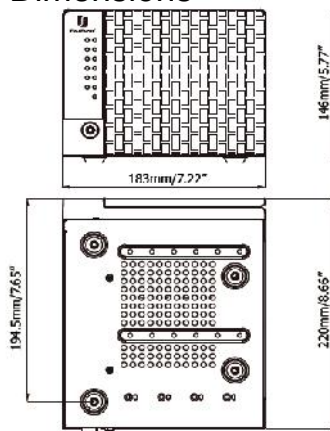

Dimensions

NEW

Specifications

Channels	Expandable to 20 channels
Recording Modes	Continuous record, record by schedule, event trigger record, digital input trigger record
OS	Embedded Linux
Recording Resolution	Up to full camera resolution
Compression Supported	H.264
Audio	Bi-directional transmission, 1 audio channel per video channel (depending on specification of IP device)
Internal HDD	4 SATA II HDD bays with Removable Hot Swap Trays
Video Storage	up to 16TB
Raid	0,1, 5, 6, 10 Configurable
Network Interface	2x Gigabit RJ45 Ethernet Port.
Other Interface	2x USB 2.0 2x USB 3.0(on back panel)
Max Client Limit	Live View up to 32 Streams
E-Map	Supports E-map with device indicator
User Rights Management	Create unique user ID and password with user rights management for per camera live and/or playback access; restrict ability to backup and/or delete data
PTZ	PTZ Control of supported cameras
Recording Rate	Max 100Mbps, Max 30FPS per camera
Remote Video Access via Free Client Software	Mobile phone/PDA/tablet: free app with live multi views (No limit for number of installations for all remote applications)
Remote Maintenance	Internet Explorer 9 and later, Firefox 4.0-9.0, Chrome (Windows version)
Power	DC 19VDC , 4.74A
Power Consumption	90W max; AC to DC power supply included with NVR
Temperature	32°F~104°F
Dimensions	5.51" x 7.16" x 8.62"
Weight	6.55lbs
Certifications	CE, FCC