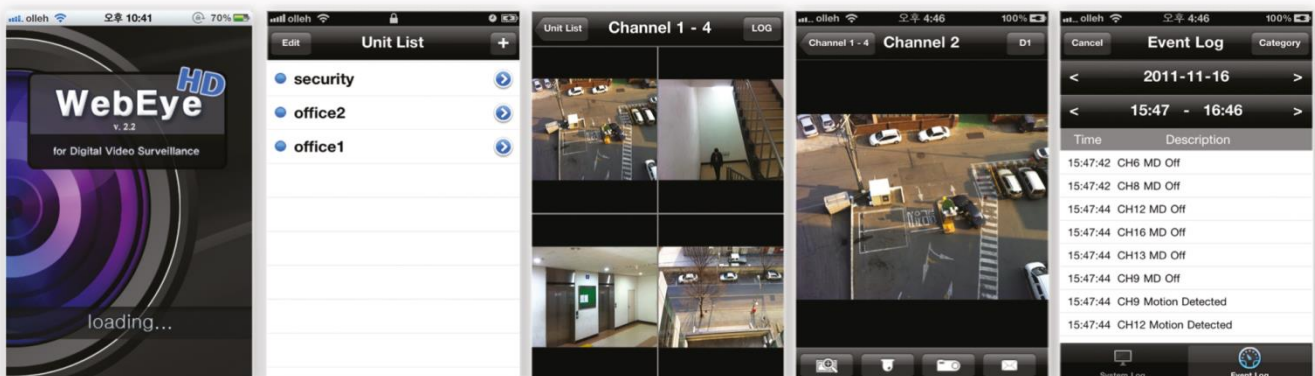

Screen Shots