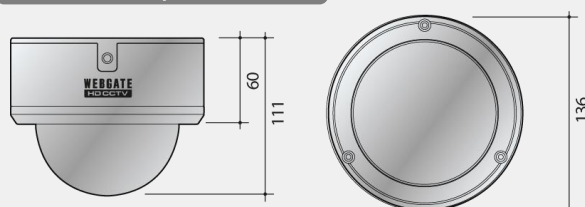

Dimensions

C1080PD-AF / C1080D-AF

C1080PVD-AF / C1080VD-AF

Specifications

VIDEO		PoC	Non-PoC
Camera Models		C1080PD-AF, C1080PVD-AF	C1080D-AF, C1080VD-AF
Sensor Type		1/3" 2.1Megapixel CMOS	
Total Pixels		1920(H) x 1080(V) = 2.1M pixels	
Scanning System		Progressive Scan	
Min Illumination	B/W	0.0005Lux@50IRE, F1.4, 3100K, DSS(OFF), AGC(10)	
	Color	0.2Lux@50IRE, F1.4, 3100K, DSS(OFF), AGC(10)	
Lens	Mount	D-Mount	
	Filter	True Day & Night (ICR)	
	Type	DC Iris, 2.8~11mm, F1.4, IR Corrective Megapixel Lens	
Video Output	Output	1(BNC 1.0 Vp-p, 75Ω)	
	Resolution	1080p 30/25fps, 720p 30/25fps	
	HD-SDI	SMPTE 292M compatible	
	Distance	Max. 200m(650ft) video transmission through 5C-HFBT cable	
	Control Method	OSD Menu, DVR (Supporting remote control via CoC), CMS(Control Center)	
Video Control	AGC	1 ~ 10 steps	
	Mirror	Horizontal / Vertical	
	WDR	OFF, 1 ~ 5 steps	
	BLC	OFF, LOW, MIDDLE, HIGH	
	ACE	OFF, ON	
	DNR	OFF, LOW, MIDDLE, HIGH	
	DSS	OFF, Auto, x2 ~ x10 steps	
	White Balance	AUTO, PRESET, MANUAL	
	Electric Shutter	INDOOR, OUTDOOR, INDOOR-ANTI BLUR, OUTDOOR_ANTI BLUR, MANUAL(12 steps)	
	D-ZOOM	0 ~ 16 steps	
	ANTI-FLICKER	OFF, ON	
	Lens Shading	OFF, ON	
	HLC	0 ~ 10 steps	
	DE-FOG	OFF, ON (Auto / Manual)	
	Privacy	OFF/ON (15 Zones)	
CONTROL INTERFACE			
Control		CoC (Control over Coax)	RS485
ELECTRICITY			
Power Consumption		PoC(DC24V ± 10%), 3W	DC 12V ± 10%, 3W / AC 24V ± 10%, 4W
MECHANICAL			
Dimension	C1080PD/D	130(ø) x 104(H)mm	
	C1080PVD/VD	136(ø) x 111(H)mm	
Weight	C1080PD/D	370g	
	C1080PVD/VD	770g	
ENVIRONMENTS			
Operation Temp. / Humidity		-10 °C ~ 50 °C / 0%RH ~ 80%RH	
CERTIFICATIONS			
Certifications		KC, FCC, CE, RoHS, HDcctv	