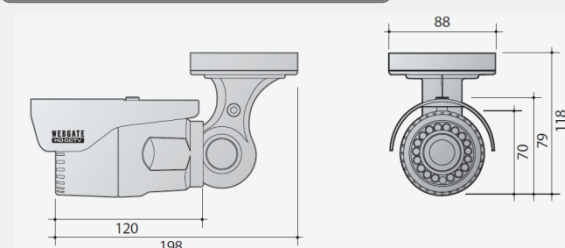

Dimensions (Unit : mm)

C1080PBL-IR18 / C1080PBL-IR18-AF C1080BL-IR18 / C1080BL-IR18-AF